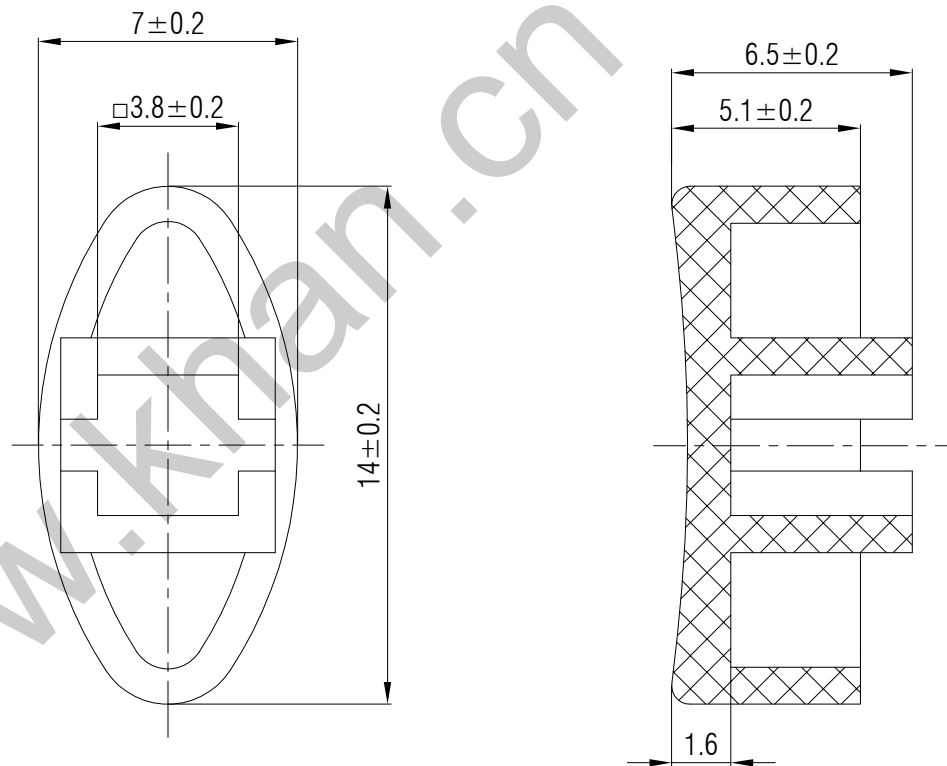

SWITCH CAP  
P/N:SC208

Materials    ABS  
Color        Black  
              (OEM AVAILABLE)

Packaging  
Bulk Package  
Inner Package:   Plastic bag  
Outer Package:   Carton

WENZHOU KHAN ELECTRONIC

VERSION		PROJECTION	DESIGNED	Wei Lin
KH14FE22E			CHECKED	ZhongJu Peng
SCALE	SIZE	 Dimensions are shown:mm(inches)	APPROVED	Johan Xu
5:1	A4		2022.05.11	